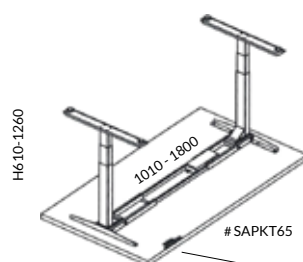

Samba elstativ / electric base

Digital display samt fyra programmerbara höjder
Digital display and four programmable heights

#SAPKT65-02

#SAPKT65-08

#SAPKT65-03