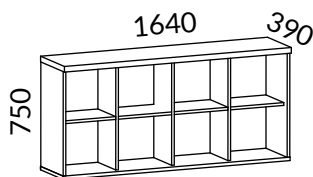

Technical information

Boards are produced in white melamine, ash veneer, birch veneer, oak veneer, white stained ash and walnut veneer. Board thicknesses 19, 23 and 39 mm. Cabinet back sides are made with a core of 12 mm MDF. The adjustable shelves are attached with robust fittings. The drawers, which are made of plywood, slides on ball-bearing metal rails. Drawers and sliding doors are fitted with "soft closing". Choose between castors or plinths. The plinths has height adjustment.

Snitsa XL förvaring skjutdörrar

Snitsa XL storage sliding doors

= Artikelnummer / # = Article Number

3041SC

3042

3043

3607

2142

5741

Snitsa XL överskåp / top cabinet

3044

Snitsa XL sidoskåp / side cabinet

3040

3128

3606

Vit std-laminat
White melamine