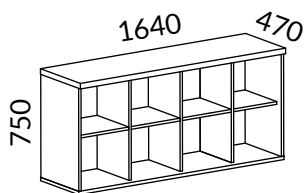

Snitsa XL förvaring skjutdörrar

Snitsa XL storage sliding doors

= Artikelnummer / # = Article Number

3041SC

3042

3043

3607

2142

5741