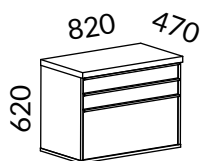

Snitsa XL sidoskåp / side cabinet

3040

3128

3606