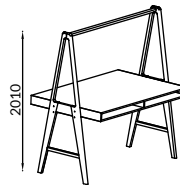

Ekfanér / Ek natur
Oak veneer / Natural oak

A-serien mötesbord "Hammock Meet"

A-series conference table "Hammock Meet"

H103 cm

1600x1000, H1030 mm = #542

1600x1000, H1030 mm = #542K

1800x1200, H1030 mm = #540