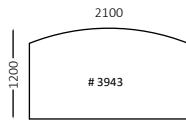

Snitsa XL bordsskivor / table tops

= Artikelnummer / # = Article Number

Vit std-laminat
Vit HT-laminat
White melamine
White HP-laminate