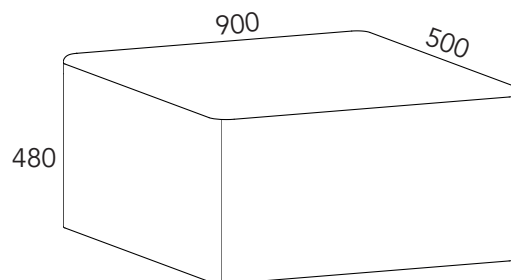

COMBO

Design Adolfsson & Partners, Anki Gneib

#775-90

#776-90

#777-90

#=article number

SA Möbler AB | Kyrkefallavägen 3 | 543 34 Tibro | Sweden
Tel +46 504 198 00 | info@samobler.se | www.samobler.se