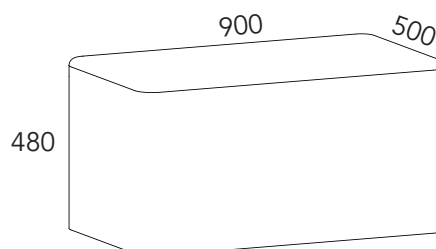

COMBO

Design Adolfsson & Partners, Anki Gneib

#775-90

#776-90

#777-90

#=article number

SA Möbler AB | Kyrkefallavägen 3 | 543 34 Tibro | Sweden
Tel +46 504 198 00 | info@samobler.se | www.samobler.se