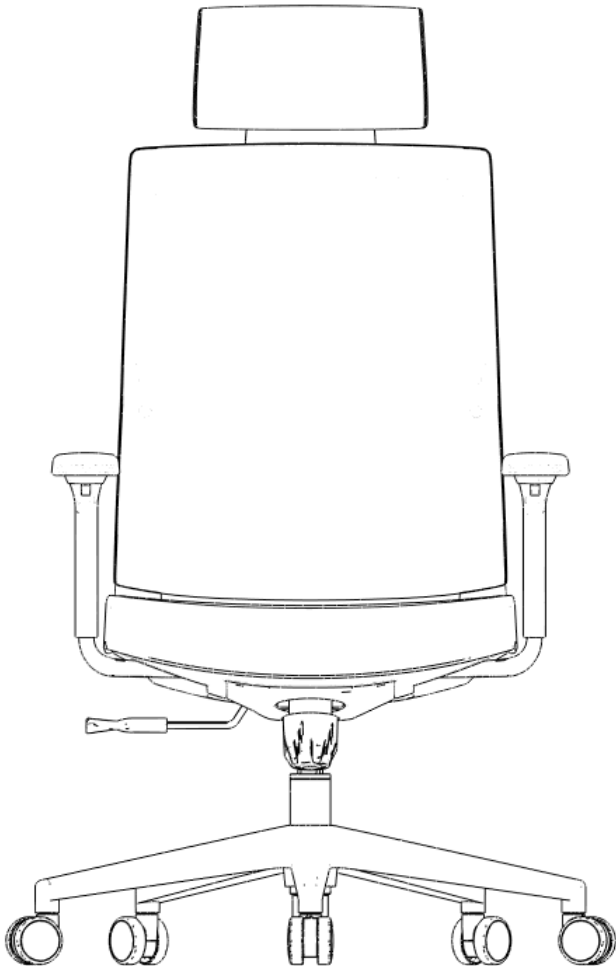

CHAIRLY

Sits

Bredd 49 cm

Djup 49 cm

Sittdjup 42-47 cm

Höjd 40-50 cm