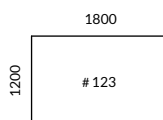

artur bord / table

= Artikelnummer / # = Article Number