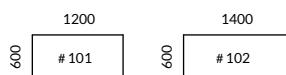

artur bord / table

= Artikelnummer / # = Article Number