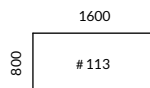

artur bord / table

= Artikelnummer / # = Article Number