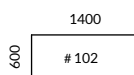

artur bord / table

= Artikelnummer / # = Article Number