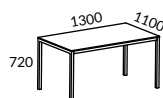

artur bord / table

= Artikelnummer / # = Article Number