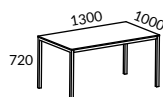

artur bord / table

= Artikelnummer / # = Article Number