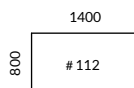

artur bord / table

= Artikelnummer / # = Article Number