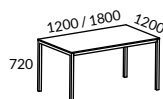

artur bord / table

= Artikelnummer / # = Article Number