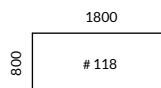

artur bord / table

= Artikelnummer / # = Article Number