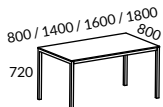

artur bord / table

= Artikelnummer / # = Article Number