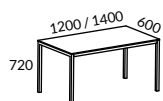

artur bord / table

= Artikelnummer / # = Article Number