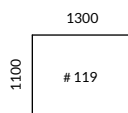

artur bord / table

= Artikelnummer / # = Article Number