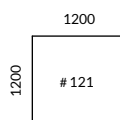

artur bord / table

= Artikelnummer / # = Article Number