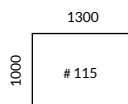

artur bord / table

= Artikelnummer / # = Article Number