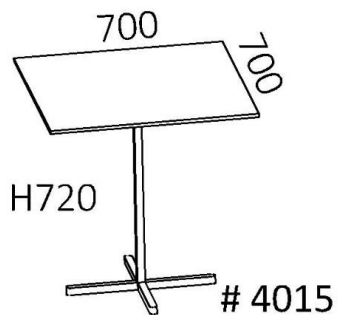

Metallprofil är 20x20 mm för bordshöjd 40, 50 & 60 cm och 25x25 för bordshöjd 72 cm.

PRODUCT INFORMATION

X & Y table is easy-to-place-tables with practical design. Tables that can easily be combined with different seating and used for several working methods.

The displaced table top position of the Y-table gives good access and lift possibility.

TECHNICAL INFORMATION

The table top is produced in white high pressure laminate, oak veneer colored MDF and stained or white stained ash.

Table top is 12 mm birch plywood or 16 mm colored MDF.

Frame is powder coated.

Metal frame is 20x20 mm for table height 40, 50 & 60 cm and 25x25 mm for table height 72 cm.

STATIVFÄRGER/STAND COLORS

Vit/White
U=2