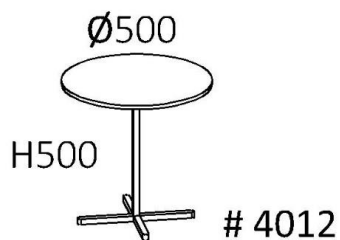

Metallprofil är 20x20 mm för bordshöjd 40, 50 & 60 cm och 25x25 för bordshöjd 72 cm.

PRODUCT INFORMATION

X & Y table is easy-to-place-tables with practical design. Tables that can easily be combined with different seating and used for several working methods.

The displaced table top position of the Y-table gives good access and lift possibility.

TECHNICAL INFORMATION

The table top is produced in white high pressure laminate, oak veneer colored MDF and stained or white stained ash.

Table top is 12 mm birch plywood or 16 mm colored MDF.

Frame is powder coated.

Metal frame is 20x20 mm for table height 40, 50 & 60 cm and 25x25 mm for table height 72 cm.

STATIVFÄRGER/STAND COLORS

Vit/White
U=2