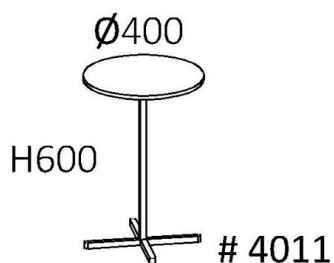

Metallprofil är 20x20 mm för bordshöjd 40, 50 & 60 cm och 25x25 för bordshöjd 72 cm.

PRODUCT INFORMATION

X & Y table is easy-to-place-tables with practical design. Tables that can easily be combined with different seating and used for several working methods.

Table top is 12 mm birch plywood or 16 mm colored MDF.

Frame is powder coated.

Metal frame is 20x20 mm for table height 40, 50 & 60 cm and 25x25 mm for table height 72 cm.

STATIVFÄRGER/STAND COLORS

Vit/White
U=2