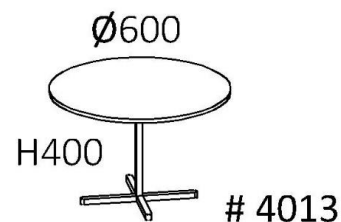

Metallprofil är 20x20 mm för bordshöjd 40, 50 & 60 cm och 25x25 för bordshöjd 72 cm.

PRODUCT INFORMATION

X & Y table is easy-to-place-tables with practical design. Tables that can easily be combined with different seating and used for several working methods.

The displaced table top position of the Y-table gives good access and lift possibility.

TECHNICAL INFORMATION

The table top is produced in white high pressure laminate, oak veneer colored MDF and stained or white stained ash.

Table top is 12 mm birch plywood or 16 mm colored MDF.

Frame is powder coated.

Metal frame is 20x20 mm for table height 40, 50 & 60 cm and 25x25 mm for table height 72 cm.

STATIVFÄRGER/STAND COLORS

Vit/White
U=2