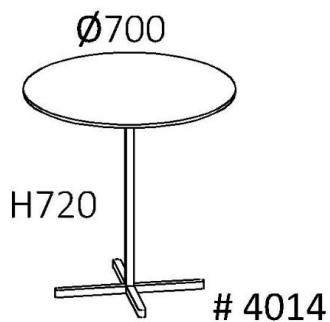

Metallprofil är 20x20 mm för bordshöjd 40, 50 & 60 cm och 25x25 för bordshöjd 72 cm.

PRODUCT INFORMATION

X & Y table is easy-to-place-tables with practical design. Tables that can easily be combined with different seating and used for several working methods.

The displaced table top position of the Y-table gives good access and lift possibility.

TECHNICAL INFORMATION

The table top is produced in white high pressure laminate, oak veneer colored MDF and stained or white stained ash.

Table top is 12 mm birch plywood or 16 mm colored MDF.

Frame is powder coated.

Metal frame is 20x20 mm for table height 40, 50 & 60 cm and 25x25 mm for table height 72 cm.

STATIVFÄRGER/STAND COLORS

Vit/White
U=2