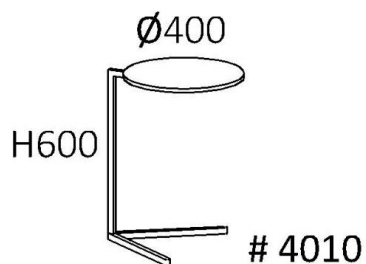

Metallprofil är 20x20 mm för bordshöjd 40, 50 & 60 cm och 25x25 för bordshöjd 72 cm.

PRODUCT INFORMATION

X & Y table is easy-to-place-tables with practical design. Tables that can easily be combined with different seating and used for several working methods.

The displaced table top position of the Y-table gives good access and lift possibility.

TECHNICAL INFORMATION

The table top is produced in white high pressure laminate, oak veneer colored MDF and stained or white stained ash.

Table top is 12 mm birch plywood or 16 mm colored MDF.

Frame is powder coated.

Metal frame is 20x20 mm for table height 40, 50 & 60 cm and 25x25 mm for table height 72 cm.

STATIVFÄRGER/STAND COLORS

Vit/White
U=2