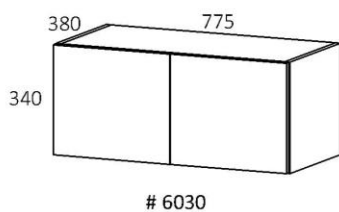

Drawer front and doors are also made in birch plywood.

Metal stand is made of black lacquer.

SKÅPSTOMME ÖPPET / CABINET OPEN

STATIV / STAND

LÅDSATS TVÅ LÅDOR / SET OF TWO DRAWERS

SKÅPSATS TVÅ SLAGDÖRRAR / CABINET WITH TWO HINGED DOORS