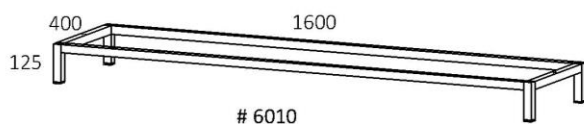

Drawer front and doors are also made in birch plywood.

Metal stand is made of black lacquer.

SKÅPSTOMME ÖPPET / CABINET OPEN

STATIV / STAND

LÅDSATS TVÅ LÅDOR / SET OF TWO DRAWERS

SKÅPSATS TVÅ SLAGDÖRRAR / CABINET WITH TWO HINGED DOORS