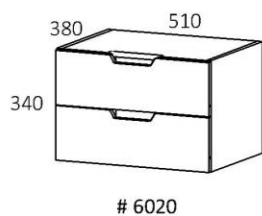

Drawer front and doors are also made in birch plywood.

Metal stand is made of black lacquer.

SKÅPSTOMME ÖPPET / CABINET OPEN

STATIV / STAND

LÅDSATS TVÅ LÅDOR / SET OF TWO DRAWERS

SKÅPSATS TVÅ SLAGDÖRRAR / CABINET WITH TWO HINGED DOORS