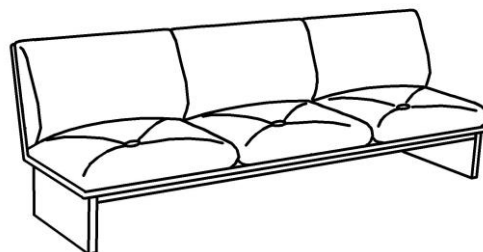

Cross is a nice sofa that can be built on in modules and is comfortable to sit in for a long time. A hybrid for both home as a public environment.

The design with a cross in the pad and a button in the middle is a nice detail that keeps the fabric in place. The wooden details are partly used from a design perspective but also to connect with SA Möbler's long tradition of wooden office furniture.

TECHNICAL INFORMATION

Leg stand in solid ash or oak.
Base stand in ash or oak.
Glides.
Seat frame of wood, elastic and molded high resillent polyurethane foam.
Back frame of wood and molded high resillent polyurethane foam.

Helena Allard & Johanna Egnell

Fåtölj / Armchair

#73081-OU

H800,SH430,W800, D730/520

2-sits soffa / 2-seater sofa

#73162-OU

H800,SH430,W1600, D730/520

3-sits soffa / 3-seater sofa